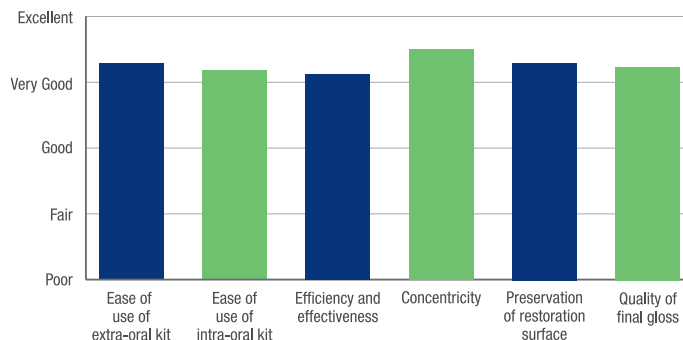

91% overall rating

Evaluation Highlights

Luster Twist Polishing Kits were evaluated by 21 consultants. The extra-oral kits were used 295 times in total and the intra-oral kits 281 times.

- Easy to use.
- Flexible, color-coded polishing discs in four grits.
- High-gloss on ceramic restorations.
- Preserve restoration surface.
- Intraoral and extraoral kits.
- Autoclavable.

Key Features:

Compared to Competitive Products:

Percentage of Consultants Who Would:

"ESPECIALLY GREAT ON OCCLUSAL SURFACES BECAUSE OF THEIR FLEXIBILITY. THEY FIT INTO GROOVES AND CREVICES."