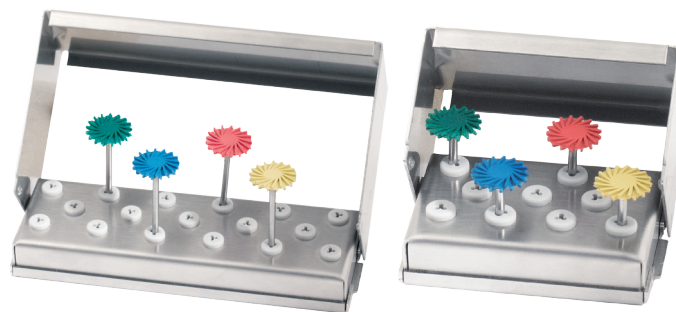

Luster Extraoral and Intraoral Twist Polishing Kits

are designed with four different flexible twist polishers with flexible polishing lamellae that adapt to surface structures and difficult-to-reach areas such as grooves on occlusal surfaces. The polishers gently create a high gloss for ceramic restorations, while preserving the restoration's surface. They are used sequentially in grits ranging from coarse to extra-fine. Extraoral polishers are used in a straight handpiece and intraoral polishers are used in a right-angle handpiece with a recommended speed of 10,000 to 12,000 rpm. **Luster Extraoral and Intraoral Twist Polishing Kits** are available as single extraoral (LUS05) and intraoral (LUS06) kits. All kits ordered contain a bur block and one each of the green pre-polisher (coarse grit; 9771G), blue polisher (medium grit; 9771M), red polisher (fine grit; 9771F), and yellow polisher (extra-fine grit; 9771C).

Indication

- High-gloss polishing of all-ceramic restorations.

Unique Features

- Flexible polishing lamellae.
- Especially helpful for difficult-to-reach areas such as occlusal surfaces.
- Graduated diamond grit provides durability.

91% overall rating

Evaluation Highlights

Luster Twist Polishing Kits were evaluated by 21 consultants. The extra-oral kits were used 295 times in total and the intra-oral kits 281 times.

- Easy to use.
- Flexible, color-coded polishing discs in four grits.
- High-gloss on ceramic restorations.
- Preserve restoration surface.
- Intraoral and extraoral kits.
- Autoclavable.