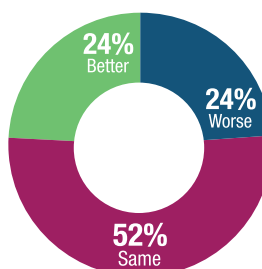

Compared to Competitive Products: