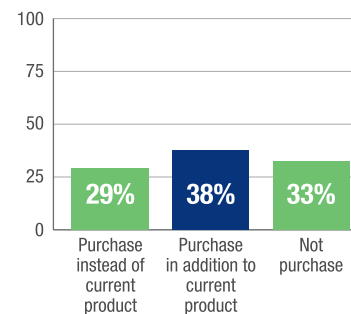

Percentage of Consultants Who Would:

"ESPECIALLY GREAT ON OCCLUSAL SURFACES BECAUSE OF THEIR FLEXIBILITY. THEY FIT INTO GROOVES AND CREVICES."